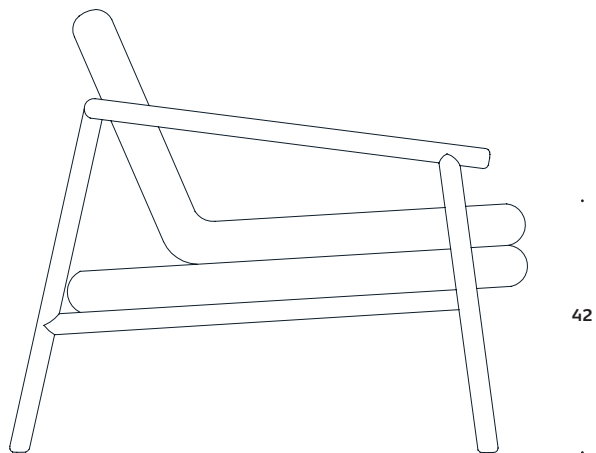

Dimensions defined in centimeters

Design

Chris Liljenberg Halstrøm

Materials

High quality moulded foam. Legs in solid soaped oak / solid black stained oak.

Fabric

Available in all textiles and leather qualities